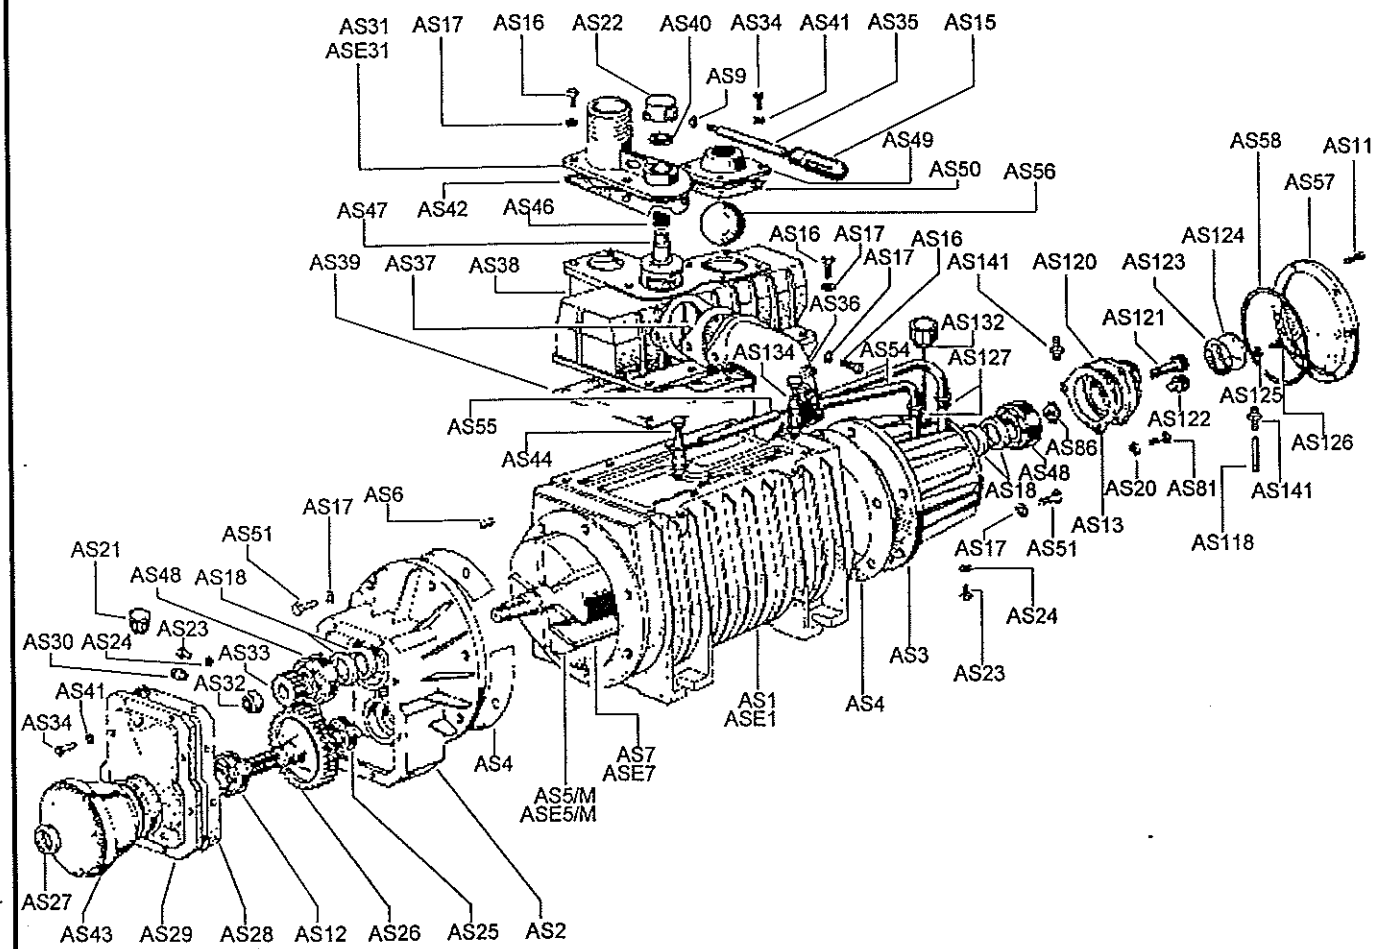

Fig. 4

SE 10000 - 12000 / M

Tab. 7

SE 10000 - 12000 / M

Article	Code	Description	Nr. of items
AS 1	4010101014	Body SE 10000	1
ASE 1	4010101015	Body SE 12000	1
AS 2	4010301010	Overdrive	1
AS 3	4011401002	Back tank	1
AS 4	4030108017	Body gasket	2
AS 5/M	4010220035	Rotor SE 10000/M	1
ASE 5/M	4010220036	Rotor SE 12000/M	1
AS 6	5050707005	Key 8x7x30	1
AS 7	4070113027	Blade RCN-G SE 10000	6
ASE 7	4070113028	Blade RCN-G SE 12000	6
AS 9	5050307004	Nut M 12	1
AS 11	5050107008	Screw M 6x16 TCEI	6
AS 12	5012107011	Ball bearing 6308	1
AS 13	4030108018	Back cover gasket	1
AS 15	5060010001	Handle knob	1
AS 16	5050107020	Screw M 10x25 TE	14
AS 17	5050207004	Smooth washer Ø 10	26
AS 18	5030300013	Oil seal 55x68x8	4
AS 20	5050207002	Smooth washer Ø 6	3
AS 21	5060605002	Oil tap Ø 1/2" Gas	1
AS 22	4010801005	Reverse selector	1
AS 23	5050107018	Oil discharge plug M10x16 TE	2
AS 24	5050202002	Aluminium washer Ø 10x16	2
AS 25	5012107009	Ball bearing 6306	1
AS 26	4020507005	Gear with shaft Z 52 - M 2.5	1
AS 27	5030300014	Oil seal 40x62x10	1
AS 28	4030108019	Gearbox cover gasket	1
AS 29	4010601035	Gearbox cover	1
AS 30	5060105004	Oil level plug Ø 3/8" Gas	1
AS 31	4010601036	Manifold cover Ø 80	1
ASE 31	4010601037	Manifold cover Ø 100	1
AS 32	5050300005	Self-locking nut M30x2x19	1
AS 33	4020607009	Pinion Z 26 - M 2.5	1
AS 34	5050107010	Screw M 8x25 TE	12
AS 35	4011912001	Handle knob	1
AS 36	4010901007	Exhaust elbow	1
AS 37	4030110005	Manifod side gasket	1
AS 38	4010501008	Manifold	1
AS 39	4030109015	Manifold gasket	1
AS 40	5030300015	Oil seal 35x50x7	1
AS 41	5050207003	Smooth washer Ø 8	13
AS 42	4030109016	Manifold cover gasket	1
AS 43	4060505001	Shaft guard	1
AS 44	5040200002	Drain cock 1 way	1
AS 46	4012007004	Spring	1
AS 47	4010701008	Reversing gear	1
AS 48	5012107012	Ball bearing 6309	2
AS 49	4010601045	Valve cover	1
AS 50	4030109017	Valve cover gasket	1
AS 51	5050107021	Screw M 10x30 TE	12
AS 54	5080110002	Hose Ø5x10.5x340	2
AS 55	5080110002	Hose Ø5x10.5x200	1
AS 56	5060410007	Rubber ball Ø 90	1
AS 57	4010601040	Oil tank cover	1
AS 58	5030210003	Seal OR 4700	1
AS 66	5050107010	Screw M 8x25 TE	1
AS 81	5050107005	Screw M 6x16 TE	3
AS 86	4010006002	Coupling	1
AS 118	5080110002	Intake tube Ø5x10.5x120	1
AS 120	4010101011	Oil pump body LF	1
AS 121	4020507007	Drive gear	1
AS 122	4020507008	Drivengear	1
AS 123	4030108030	Oil pump cover gasket LF	1
AS 124	4010604001	Oil pump cover LF	1
AS 125	5050207001	Smooth washer Ø 5	4
AS 126	5050107001	Screw M 5x12 TE	4
AS 127	4060310001	Tube-pass hole Ø 10.5	2
AS 132	5060605003	Oil charge plug with rod Ø 1/2" Gas	1
AS 134	5040200004	Drain cock 3 ways	1
AS 141	5040303013	Tube hold M6x1	2