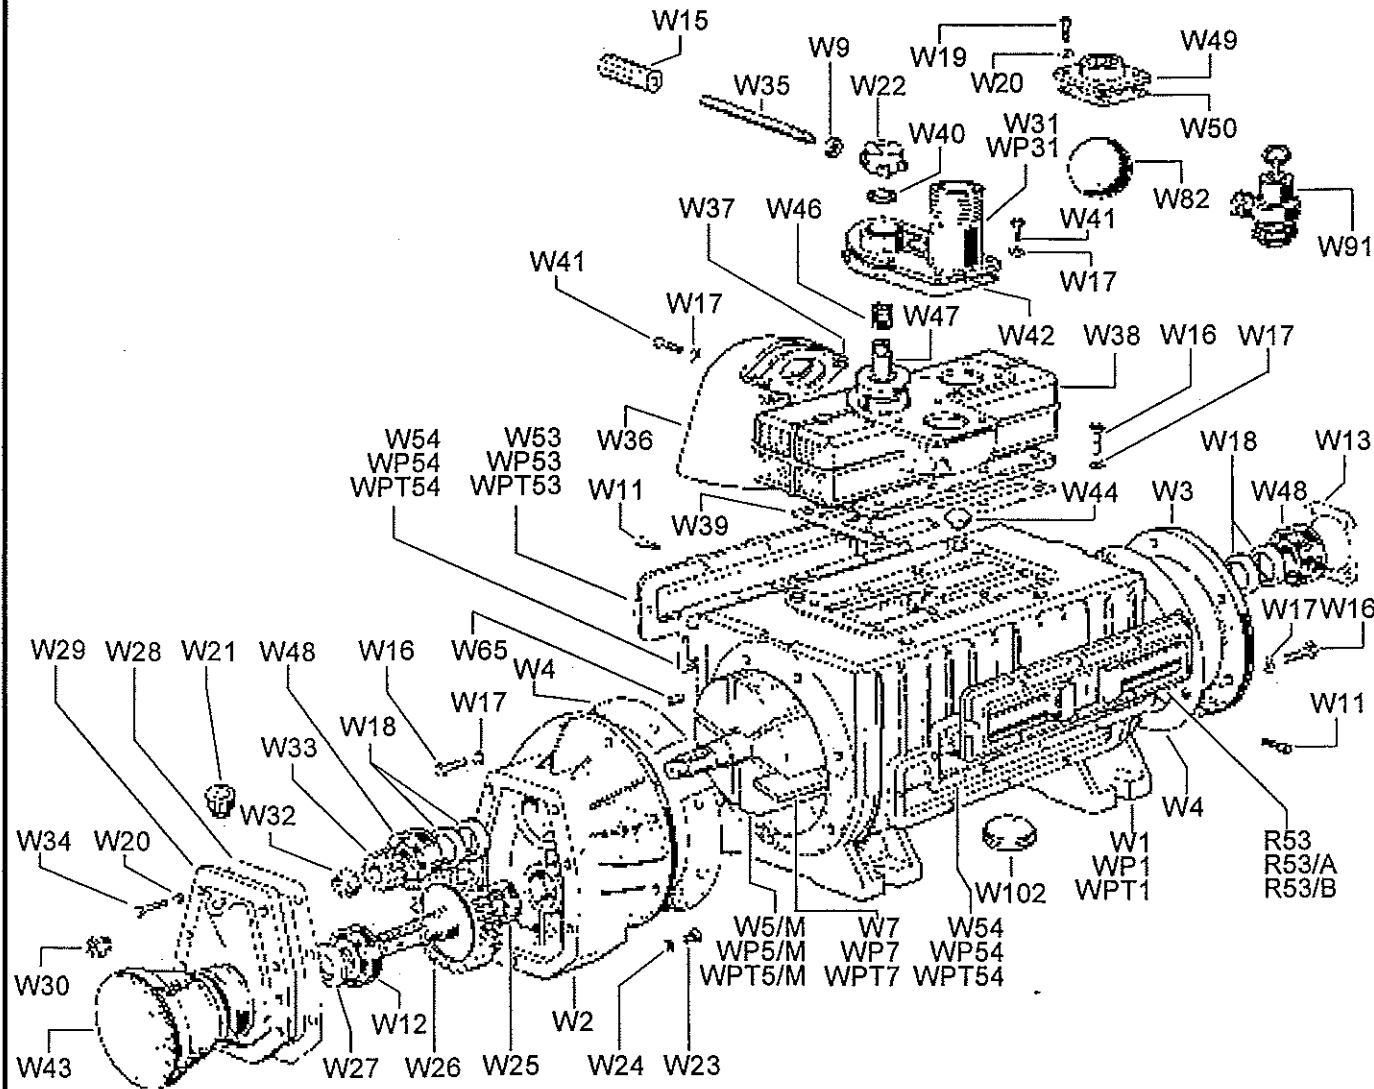

WPT 480 - 600 - 720 / MR

Tab. 7

WPT 480 - 600 - 720 / MR

Article	Code Nr.	Description	Nr. of Items
W 1	4010101016	PumpBody WPT 480	1
WP 1	4010101017	PumpBody WPT 600	1
WPT 1	4010101018	PumpBody WPT 720	1
W 2	4010301012	Gearbox	1
W 3	4010401016	Back flange	1
W 4	4030108022	Flange gasket	2
W 5/M	4010220041	Rotor WPT 480/M	1
WP 5/M	4010220042	Rotor WPT 600/M	1
WPT 5/M	4010220043	Rotor WPT 720/M	1
W 6	5050707005	Key 8x7x30	1
W 7	4070109025	Blade in Ferroform WPT 480	6
WP 7	4070109026	Blade in Ferroform WPT 600	6
WPT 7	4070109027	Blade in Ferroform WPT 720	6
W 9	5050307004	Nut M 12	1
W 11	5050107015	Screw M 8x16 TCEI	16
W 12	5012107011	Ball bearing 6308	1
W 13	4030108023	Back cover gasket	1
W 15	5060010001	Handle knob	1
W 16	5050107021	Screw M 10x30 TE	24
W 17	5050207004	Smooth washer Ø 10	30
W 18	5030300017	Oil seal 52x68x10	4
W 19	5050107009	Screw M 8x20 TE	4
W 20	5050207003	Smooth washer Ø 8	12
W 21	5060605002	Oil plug Ø 1/2" Gas	1
W 22	4010801005	Reversing selector	1
W 23	5050107018	Oil discharge plug M 10x16 TE	1
W 24	5050202002	Aluminium washer Ø 10x16	1
W 25	5012107009	Ball bearing 6306	1
W 26	4020507006	Gear with shaft Z 49 - M 3	1
W 27	5030300014	Oil seal 40x62x10	1
W 28	4030108024	Gearbox cover gasket	1
W 29	4010601046	Gearbox cover	1
W 30	5060105004	Oil level plug Ø 3/8" Gas	1
W 31	4010601036	Manifold cover Ø 80	1
WP 31	4010601037	Manifold cover Ø 100	1
W 32	5050300004	Self-locking nut M 36x2	1
W 33	4020607010	Pinion Z 25 - M 3	1
W 34	5050107010	Screw M 8x25 TE	8
W 35	4011912001	Handle pin	1
W 36	4010901009	Exhaust elbow	1
W 37	4030110005	Manifold side gasket	1
W 38	4010501010	Manifold	1
W 39	4030109020	Manifold gasket	1
W 40	5030300015	Oil seal 35x50x8	1
W 41	5050107020	Screw M 10x25 TE	6
W 42	4030109016	Manifold cover gasket	1
W 43	4060505001	P.T.O. guard	1
W 44	5050906002	Plug Ø 1/2" Gas	1
W 46	4012007004	Spring	1
W 47	4010701010	Reversing gear	1
W 48	5012107012	Ball bearing 6309	2
W 49	4010601047	Valve cover	1
W 50	4030109021	Valve cover gasket	1
W 53	4010601048	Body side cover - WPT 480	1
WP 53	4010601049	Body side cover WPT 600	1
WPT 53	4010601050	Body side cover WPT 720	1
R 53	4010601053	Side cover of tank support WPT 480	1
R 53/A	4010601054	Side cover of tank support WPT 600	1
R 53/B	4010601055	Side cover of tank support WPT 720	1
W 54	4030109022	Side cover gasket WPT 480	2
WP 54	4030109023	Side cover gasket WPT 600	2
WPT 54	4030109024	Side cover gasket WPT 720	2
W 82	5060410008	Rubber ball Ø 100	1
W 91	5100200011	Safety valve with hose connection Ø 2" Gas	1
W 102	5050906007	Discharge plug Ø 2" Gas	1